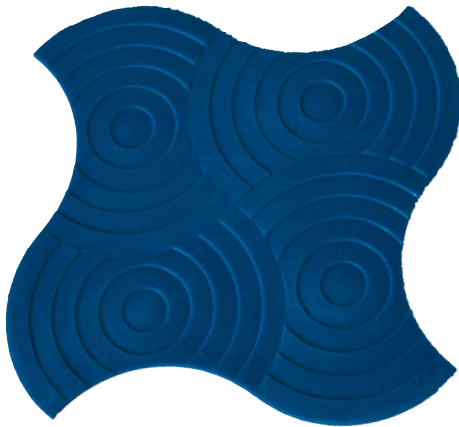

reflections™

Introducing the newest look in decorative concrete for 2007. This modern design utilizes light, shadow and perspective to create concrete effects like we have never seen before.

The Reflections pattern is a series of hourglass shaped bulls eye's with opposing radius' adjacent to each other. Within the pattern, the outside edge of each individual ring and partial ring has an apex of 1/8" and tapers down to zero into the neighboring edge of the next ring.

As our world revolves you will see different aspects of light and shadow amongst this playful design.

It is typical to use a liquid release agent with this pattern as it requires one color only. If a texture is desired we recommend giving a sand finish to the imprinted surface.