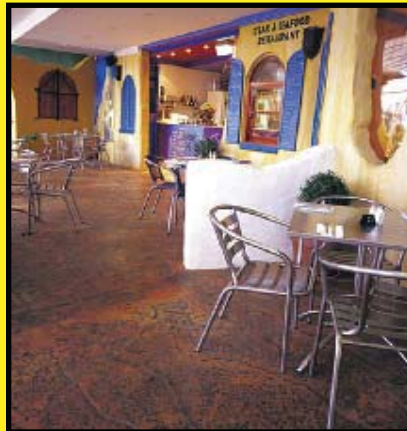

French Granite (Seamless)