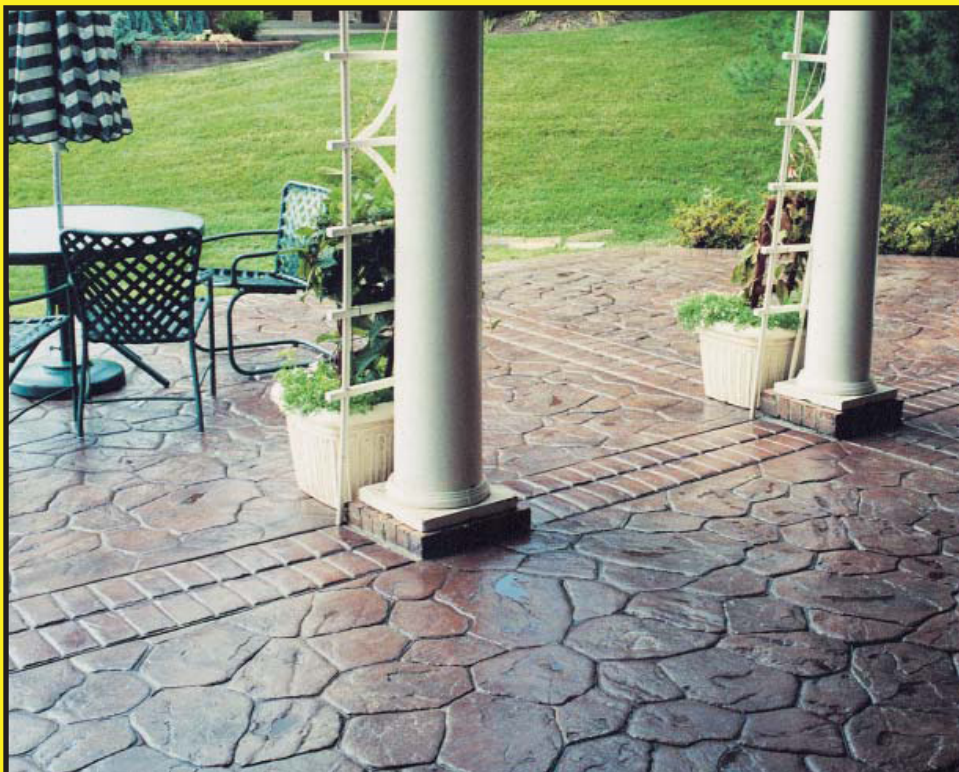

Random Stone with New Brick Double Soldier Course