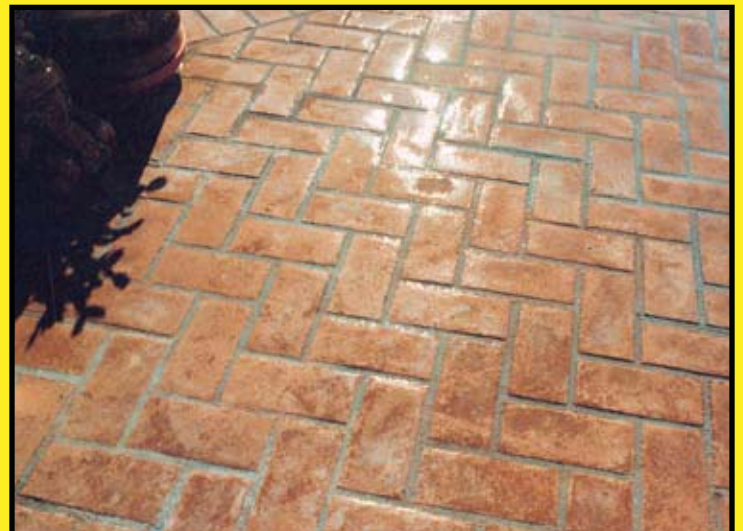

New Brick Herringbone