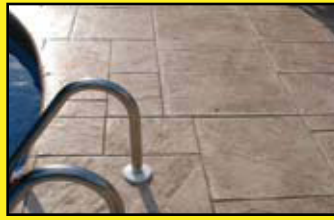

York Stone

matcrete®

THE ULTIMATE IN CONCRETE DESIGN

Photos Courtesy of:

AMCON
ARTBETON
Craig's Custom Concrete
Creative Concrete Concepts
Greystone Masonry
Innocrete
Lee Williamson
Lindahl Construction
Michael Kaitanjan

Mr. Concrete
Murray Concrete
PICS
Precision Stamped Concrete
Pro Trade Publishing
Richard Smith Custom Concrete
RBS Construction
Split Rok Construction
Triad Associates

www.matcrete.com