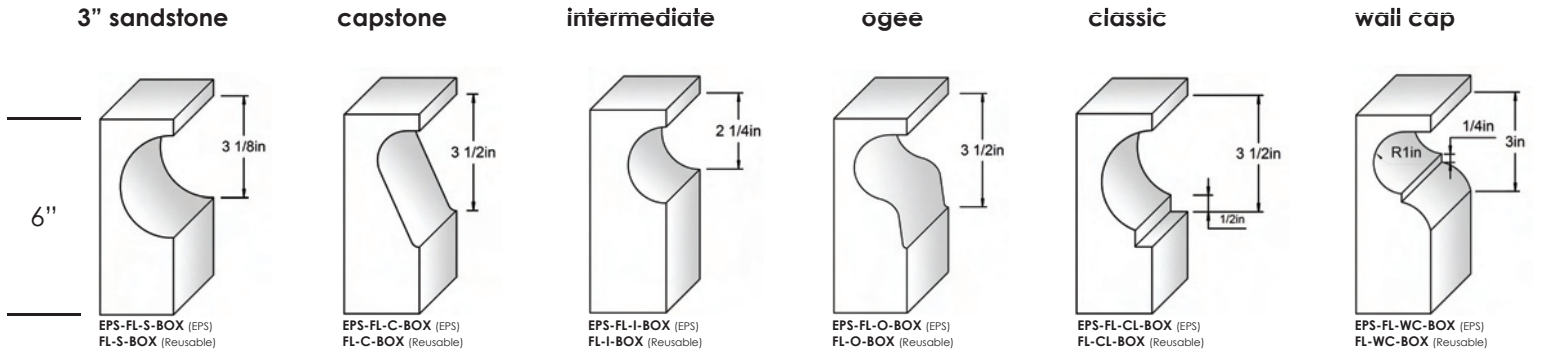

materrete®

Decorative Concrete Formliners

6" Tall EPS Formliners Expanded Polystyrene | 6" x 96" (15.24 x 243.84 cm) | 14 Pieces Per Box = 112 Feet
6" Tall Reusable Formliners Polyethylene | 6" x 108" (15.24 x 274.32 cm) | 14 Pieces Per Box = 126 Feet

7.5" Tall EPS Formliners Expanded Polystyrene | 7.5" x 96" (19.05 x 243.84 cm) | 10 Pieces Per Box = 80 Feet
7.5" Tall Reusable Formliners Polyethylene | 7.5" x 108" (19.05 x 274.32 cm) | 10 Pieces Per Box = 90 Feet

3.5" sandstone

EPS-FL-S3.5-BOX (EPS)
FL-S3.5-BOX (Reusable)

traditional

EPS-FL-T-BOX (EPS)
FL-T-BOX (Reusable)

straight

EPS-FL-ST-BOX (EPS)
FL-ST-BOX (Reusable)

6"

radius extension