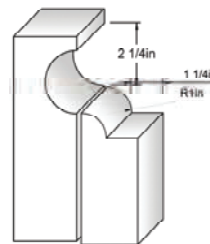

Creative Combinations

Using Radius Extension and Small Radius Extension Formliners

visit us online www.matcrete.com call us toll free 800.777.7063