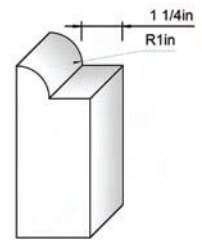

small radius extension

EPS-FL-SRE-BOX (EPS)
FL-SRE-BOX (Reusable)