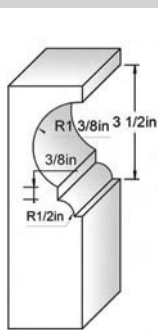

Available as Expanded Polystyrene (Styrofoam) Formliners or Reusable Polyethylene Formliners

3.5" sandstone

traditional

straight

6"

radius extension

small radius extension

7.5"

Formliner Accessories

break-away wire kit

WK-CASE
(12) Break-Away Wire Kits

concrete screw kit

SK-CASE
(12) Concrete Screw Kits

double-sided tape

DST-CASE
(12) Rolls of Double-Sided Tape

Creative Combinations

Using Radius Extension and Small Radius Extension Formliners

visit us online www.matcrete.com call us toll free 800.777.7063