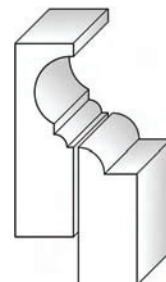

Creative Combinations

Using Radius Extension and Small Radius Extension Formliners

visit us online www.matcrete.com call us toll free 800.777.7063