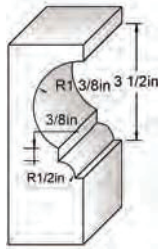

traditional

EPS-FL-T-BOX (EPS)
FL-T-BOX (Reusable)