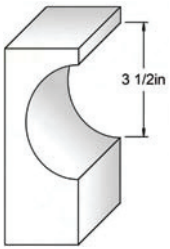

Available as Expanded Polystyrene (Styrofoam) Formliners or Reusable Polyethylene Formliners

3.5" sandstone