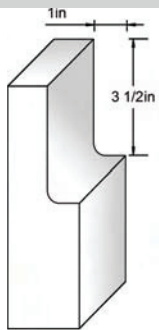

Available as Expanded Polystyrene (Styrofoam) Formliners or Reusable Polyethylene Formliners

3.5" sandstone

traditional

straight

6"

radius extension

small radius extension

7.5"

Formliner Accessories

break-away wire kit

WK-CASE
(12) Break-Away Wire Kits

concrete screw kit

SK-CASE
(12) Concrete Screw Kits

double-sided tape

DST-CASE
(12) Rolls of Double-Sided Tape

Creative Combinations

Using Radius Extension and Small Radius Extension Formliners

visit us online www.matcrete.com call us toll free 800.777.7063