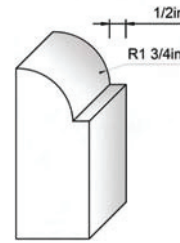

radius extension

EPS-FL-RE-BOX (EPS)
FL-RE-BOX (Reusable)