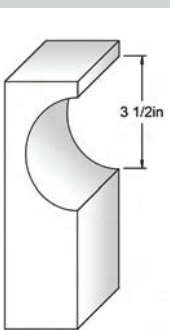

Available as Expanded Polystyrene (Styrofoam) Formliners or Reusable Polyethylene Formliners

3.5" sandstone

traditional

straight

6"

radius extension

small radius extension

7.5"

Formliner Accessories

break-away wire kit

WK-CASE
(12) Break-Away Wire Kits

concrete screw kit

SK-CASE
(12) Concrete Screw Kits

double-sided tape

DST-CASE
(12) Rolls of Double-Sided Tape

Creative Combinations

Using Radius Extension and Small Radius Extension Formliners

visit us online www.matcrete.com call us toll free 800.777.7063