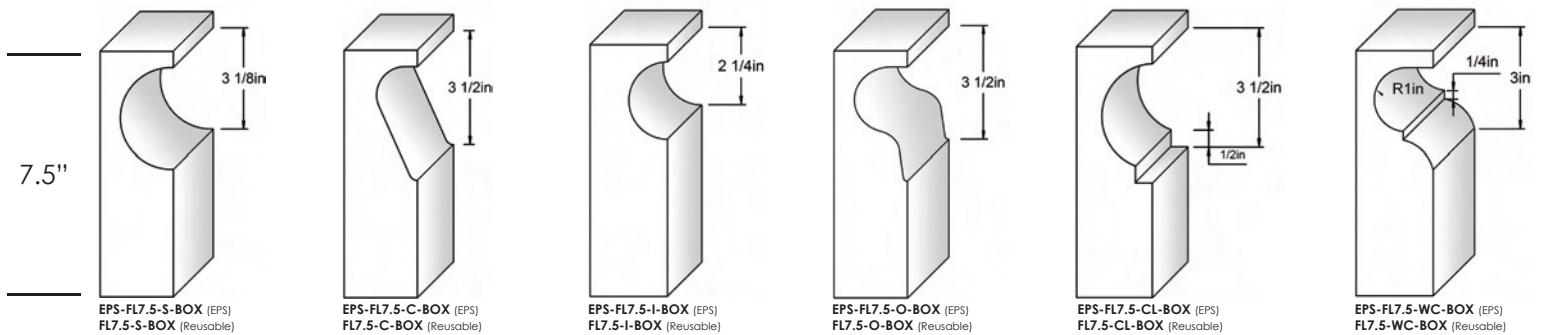

materrete®

Decorative Concrete Formliners

6" Tall EPS Formliners Expanded Polystyrene | 6" x 96" (15.24 x 243.84 cm) | 14 Pieces Per Box = 112 Feet
6" Tall Reusable Formliners Polyethylene | 6" x 108" (15.24 x 274.32 cm) | 14 Pieces Per Box = 126 Feet

7.5" Tall EPS Formliners Expanded Polystyrene | 7.5" x 96" (19.05 x 243.84 cm) | 10 Pieces Per Box = 80 Feet
7.5" Tall Reusable Formliners Polyethylene | 7.5" x 108" (19.05 x 274.32 cm) | 10 Pieces Per Box = 90 Feet

3.5" sandstone

EPS-FL-S3.5-BOX (EPS)
FL-S3.5-BOX (Reusable)

traditional

EPS-FL-T-BOX (EPS)
FL-T-BOX (Reusable)

straight

EPS-FL-ST-BOX (EPS)
FL-ST-BOX (Reusable)

6"

radius extension