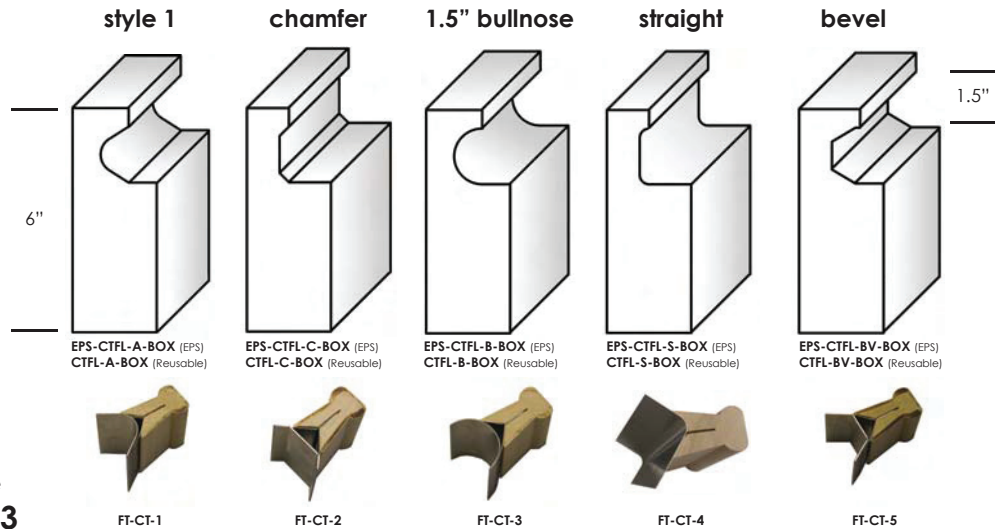

materrete®

Decorative Concrete Formliners

6" Tall EPS Formliners Expanded Polystyrene | 6" x 96" (15.24 x 243.84 cm) | 14 Pieces Per Box = 112 Feet
6" Tall Reusable Formliners Polyethylene | 6" x 108" (15.24 x 274.32 cm) | 14 Pieces Per Box = 126 Feet

7.5" Tall EPS Formliners Expanded Polystyrene | 7.5" x 96" (19.05 x 243.84 cm) | 10 Pieces Per Box = 80 Feet
7.5" Tall Reusable Formliners Polyethylene | 7.5" x 108" (19.05 x 274.32 cm) | 10 Pieces Per Box = 90 Feet

Formliner Finishing Tools Made with Stainless Steel

Countertop Series **6" Tall Formliners Only**
Not Available as 7.5" Tall Formliner

Available as Expanded Polystyrene (Styrofoam) Formliners or Reusable Polyethylene Formliners

3.5" sandstone

EPS-FL-S3.5-BOX (EPS)
FL-S3.5-BOX (Reusable)

traditional

EPS-FL-T-BOX (EPS)
FL-T-BOX (Reusable)

straight

EPS-FL-ST-BOX (EPS)
FL-ST-BOX (Reusable)

6"

radius extension