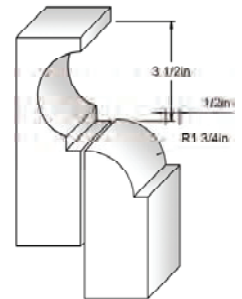

Creative Combinations

Using Radius Extension and Small Radius Extension Formliners

visit us online www.matcrete.com call us toll free 800.777.7063