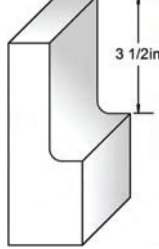

straight

EPS-FL-ST-BOX (EPS)
FL-ST-BOX (Reusable)

6"